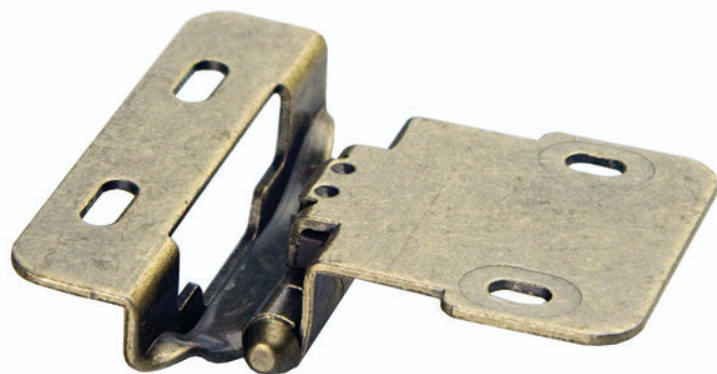

PRODUCT SHEET

Description:

Self Closing Hinge "Forte" 6mm Overlay, Steel-Bronze Pl.

Item number:

15.90.011-1

Units	Box	Carton	HS Code	Barcode
Pcs.	50	300	8302100090	

5704866062121

SISO A/S